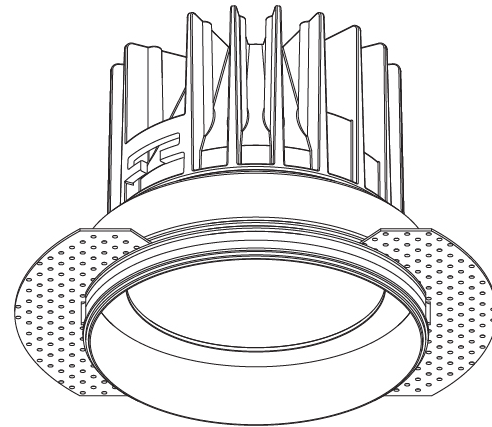

PHYSICAL

Shape: Round
Diameter (mm): 130
Diameter (in): 5 1/8
Height (mm): 122
Height (in): 4 13/16
Ceiling Thickness (mm): 10 / 12.5 / 15
Ceiling Thickness (in): 3/8 or 1/2 or 9/16
Min. Recessing Depth (mm): 130
Min. Recessing Depth (in): 5 1/8
Light Distribution: Downlight
Weight (kg): 0.882
Weight (lbs): 1.944
Fixture Finish: SSR / BKV / CWI / CRY / HAB / UFT / ITA / RUA / FTG / MYG / LOD / PUS / FRO / FUP / KIA / POP / BLS / SPG / MEY / GOH / GUM / CHC / COM / ABZ / JAG / OBR / MOS / ROR
Fixture Material: Aluminum Die Cast
Cut-out Measurements: 142mm / 5 9/16"
Upon Request: Unique Sizes Unique Ceiling Thickness

ELECTRICAL

Lamp Type: LED (Zhaga Standard)
Input Wattage (W): 28.6
Total Output Wattage (W): 26.4
Dimming: Tri-Mode (Non-Dimming and Phase Dimming (120Vac only) and 0-10V Dimming)
Driver Included: No
Driver Location: Recessed Housing
Driver Type: Constant Current - Universal
Driver Class: Class 2
Housing: See components
Input Voltage (V): 120 - 277
Constant Current (MA): 700

LED

Color Temperature (°K): 2700 / 3000 / 3500 / 4000
Max. Delivered Lumen (lm): 2282 / 2340 / 2436 / 2486
CRI: >90 CRI
Lamp Life (hrs): 50000

OPTICAL

Reflector°: 12 / 24 / 40

RATINGS AND CERTIFICATIONS

Certified By: Certified for North American Standards
IP rating: IP20
Upon Request: Special Beam Angles

122mm 4 13/16"

Ø 130mm 5 1/8"

Ø 190mm 7 1/2"